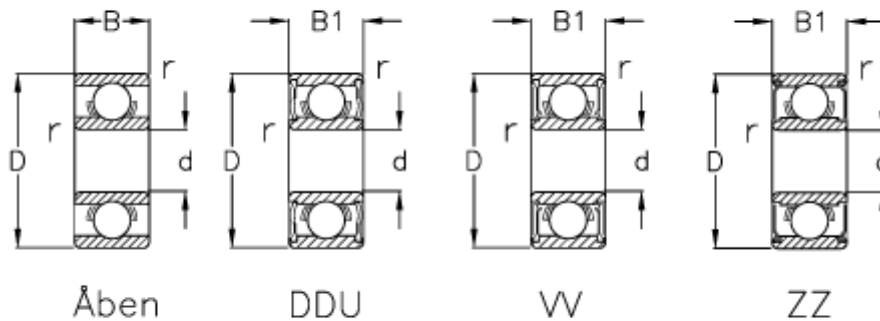

Data Sheet

Article number: 570408004001
Description: NSK Bearing 618/8 CM
d=8 D=16 B=4

Measures

B	= 4	Max rpm ZZ-WW = 34000
B1	= 7	r min = 0.3
d	= 8	Type = 618
D	= 16	
Load Cor (N)	= 1370	
Load Cr (N)	= 3300	
Max rpm DD	= 28000	
Max rpm open	= 40000	